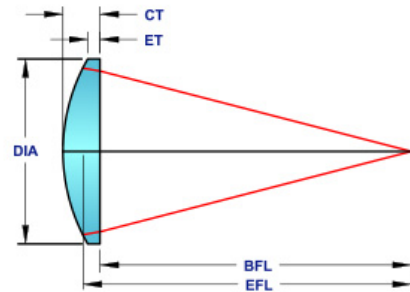

Plano Convex

Similar to standard Plano-Convex lenses but smaller in diameter, these Micro Plano-Convex lenses are ideal for lightweight and compact instruments.

Below are our standard specifications.

Don't see what you need? [Request custom optics.](#)

Diameter	Dia. Tolerance	CT Tolerance	Centering	Irregularity	Surface Quality	Bevel
2.50-6.00	+0.00 / -0.10	±0.1	< 5 minutes	0.5 Waves	40-20	0.25 x 45°
Dimensions		MM				
Clear Aperture		CA ≥ 90% of Diameter				
Coating		Uncoated, Specify your coating (See Coating Chart for Available Options)				
Design Wavelength		587.6nm				
Focal Length Tolerance		±2%				
Edge Thickness		Reference				